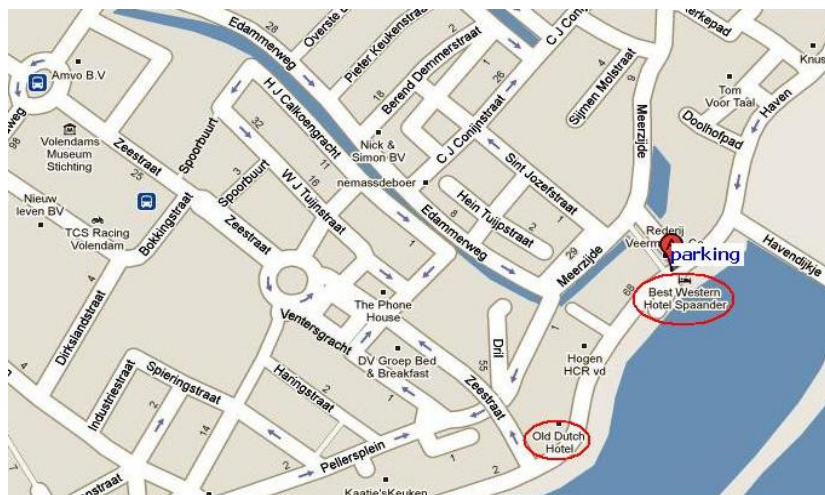

2009 Amsterdam Conference

Shuttle Service - Time Table

DATE	TIME	PICK UP POINT	FOR WHOM	DESTINATION	type of transport
4-Dec-09	8:00	parking Hotel Spaander	guests of hotels Old Dutch & Spaander	Hotel Volendam, Amsterdam Conference	bus
	8:15	bus stop Pr. Margrietstraat	guests of hotels Marina Park Hotel		bus
	8:30	parking Hotel Spaander	guests of hotels Old Dutch & Spaander	Hotel Volendam, Amsterdam Conference	bus
	8:45	bus stop Pr. Margrietstraat	guests of hotels Marina Park Hotel		bus
4-Dec-09	19:05	Hotel Volendam main entrance	attendees Conference Closing Dinner (and hotel guests returning to hotels Marina Park, Spaander & Old Dutch)	Hotel Spaander	bus
	19:35	Hotel Volendam main entrance			
4-Dec-09	23:00	parking Hotel Spaander	guests Marina Park Hotel and Hotel Volendam	Marina Park Hotel and Hotel Volendam	bus
	23:30	parking Hotel Spaander	guests Marina Park Hotel and Hotel Volendam	Marina Park Hotel and Hotel Volendam	bus

Map Parking Hotel Spaander + giving location Old Dutch Hotel

Map bus stop shuttle service for Marina Park Hotel