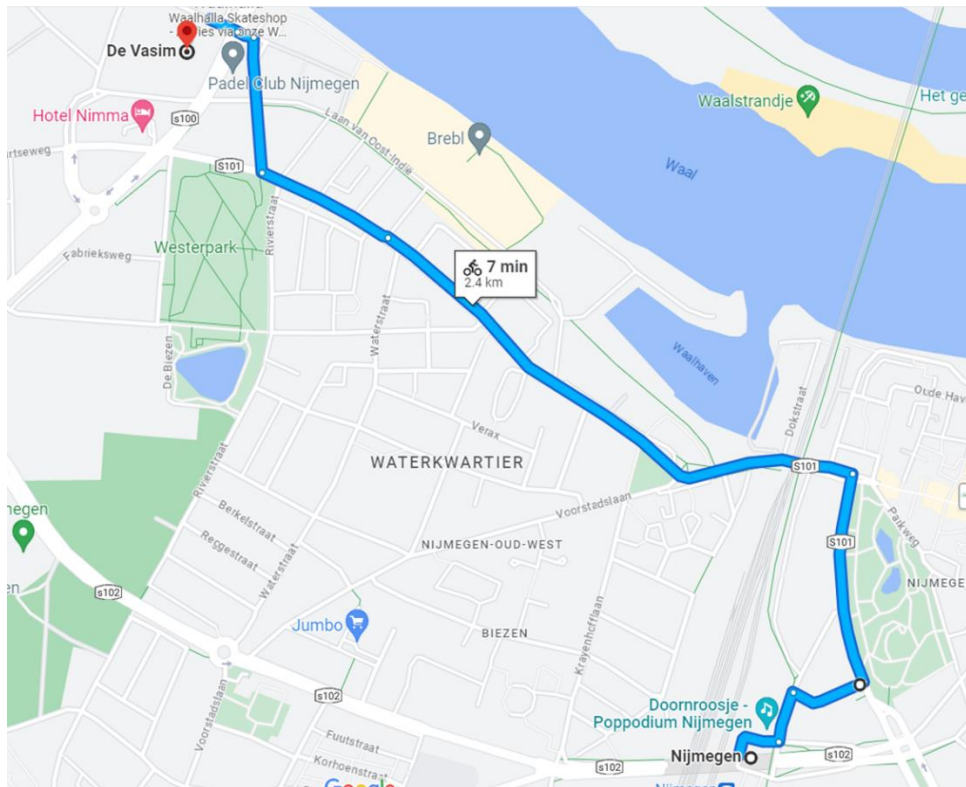

## How to get there?

**Address: Winselingseweg 41, 6541 AV Nijmegen**

### Cycling to De Vasim?

Here's the best route (from Nijmegen Centraal

### Public Transportation Options:

You can access the following bus lines departing from Nijmegen Central Station:

- Bus Line 3, heading towards 'Oosterhout Dorp' - Get off at 'Nijmegen, Nyma' bus stop.
- Bus Line 5, heading towards 'Beuningen Tiberiuslaan' - Get off at 'Nijmegen, Nyma' bus stop.
- Bus Line 14, heading towards 'Arnhem CS' - Get off at 'Nijmegen, Nyma' bus stop.